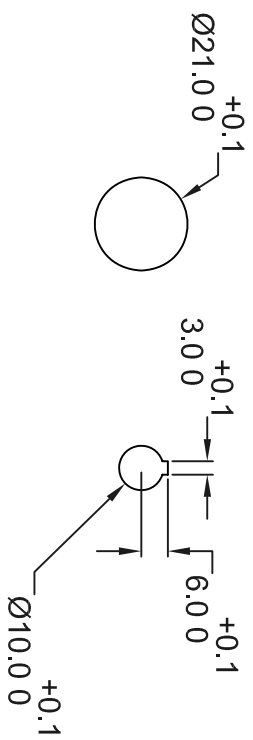

Rev A	2008-06-12
-------	------------

- Hardware:
- 1X 3-wire male receptacle (McMaster / 3214K44)
 - 4X 3-wire female receptacle (Hirose / MXR-8RA-3S(71))
 - 1X 4-wire female receptacle (Hirose / MXR-8RA-4S(71))
 - 3X 6-32 x $\frac{3}{8}$ SS SHCS

LDSS focus encoder	
Units: millimeters	
Material: Aluminum $\frac{1}{8}$ sheet Black anodize	
Change to 8600 Mag Ops	
Focus encoder panel	Rev A
Uomoto 626-304-0278	Rev A