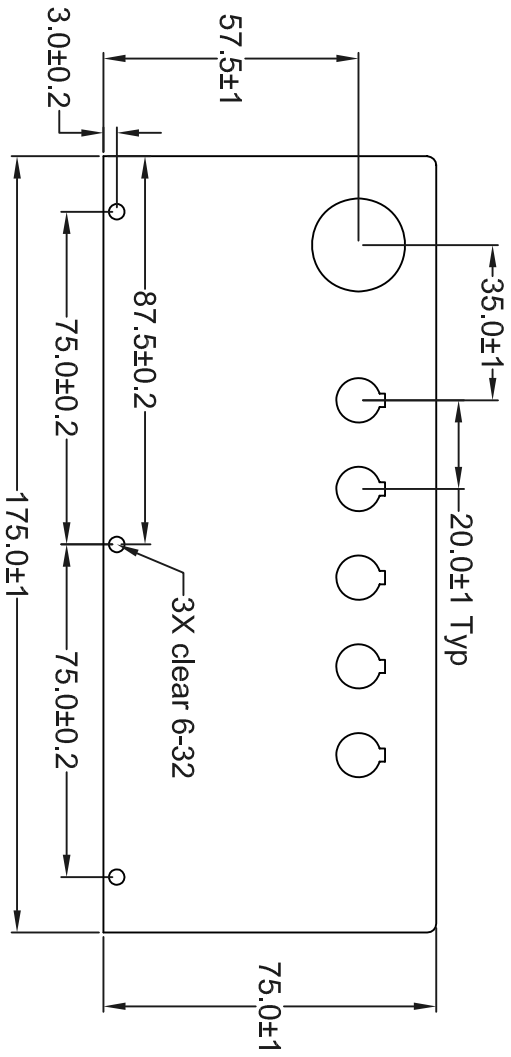

Rev A	2008-06-12
-------	------------

- Hardware:
- 1X 3-wire male receptacle (McMaster / 3214K44)
 - 4X 3-wire female receptacle (Hirose / MXR-8RA-3S(71))
 - 1X 4-wire female receptacle (Hirose / MXR-8RA-4S(71))
 - 3X 6-32 x $\frac{3}{8}$ SS SHCS

LDSS focus encoder	
Units: millimeters	
Material: Aluminum $\frac{1}{8}$ sheet Black anodize	
Change to 8600 Mag Ops	
Focus encoder panel	Rev A
Uomoto 626-304-0278	Rev A