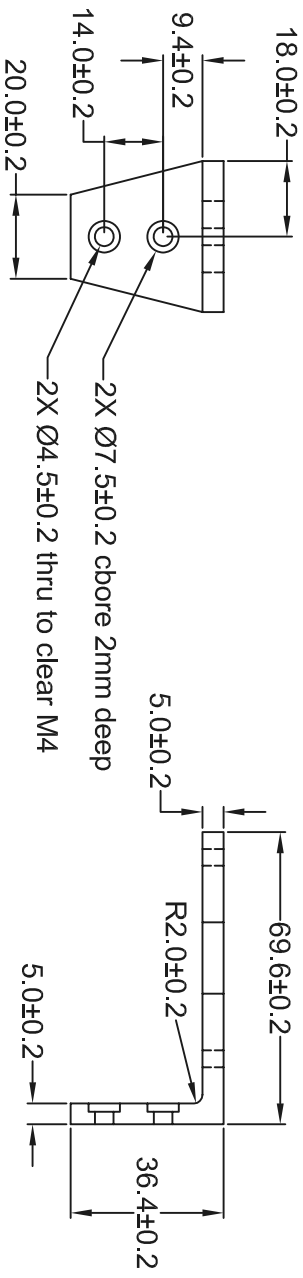

# Build 1

Rev A	2008-06-04	
Rev B	2008-06-04	Fixed error in lower right view
Rev C		

## Hardware:

- 2X M4 x 8 mm (McMaster 91292A108)
- 2X M4 x 10 mm (McMaster 91292A116)
- 4X Belleville washers 0.281 x 0.138 x 0.010 (McMaster 9712K11)

<b>LDSS focus encoder</b>		
Units: millimeters		
Material: Aluminum		
Black anodize		
Change to 8600 Mag Ops		
<b>P103 LVDT bracket</b>		<b>Rev B</b>
Uomoto		
626-304-0278		