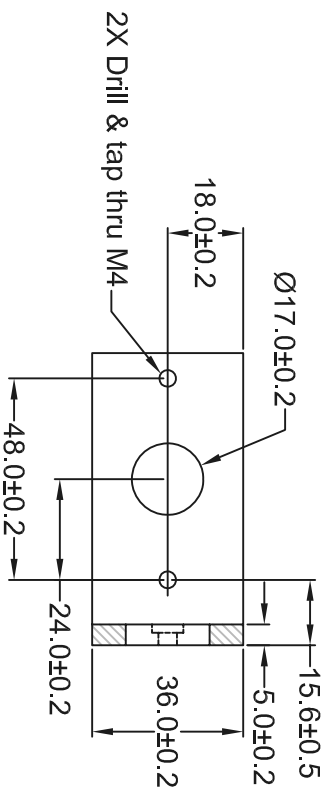

# Build 1

Rev A	2008-06-04	
Rev B	2008-06-04	Fixed error in lower right view
Rev C		

## Hardware:

- 2X M4 x 8 mm (McMaster 91292A108)
- 2X M4 x 10 mm (McMaster 91292A116)
- 4X Belleville washers 0.281 x 0.138 x 0.010 (McMaster 9712K11)

<b>LDSS focus encoder</b>		
Units: millimeters		
Material: Aluminum		
Black anodize		
Change to 8600 Mag Ops		
<b>P103 LVDT bracket</b>		<b>Rev B</b>
Uomoto		
626-304-0278		