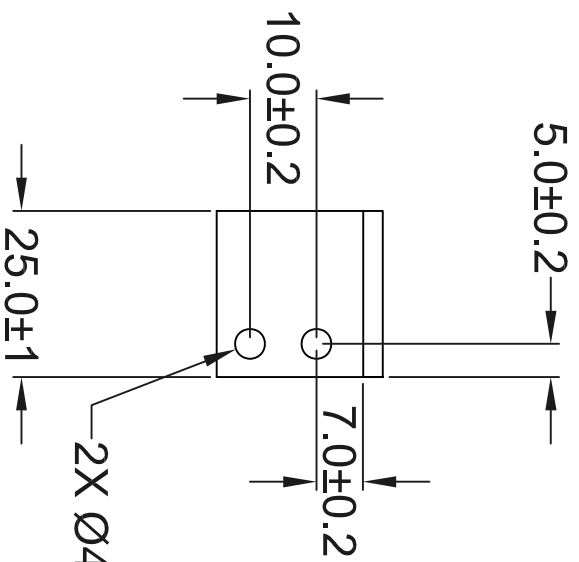

Build 1

Hardware:

- 2X M4 x 8 mm (McMaster 91292A108)
- 2X Belleville washers 0.281 x 0.138 x 0.010 (McMaster 9712K11)

Rev A	2008-06-04
Rev B	

LDSS focus encoder		
Units: millimeters	P103 LVDT reference	
Material: Aluminum	Uomoto	
Black anodize	626-304-0278	
Charge to 8600 Mag Ops	Rev A	