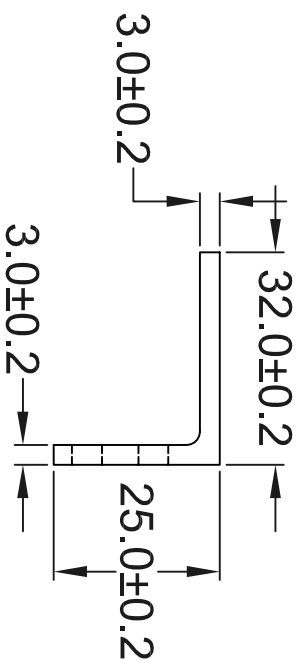

Build 1

Hardware:

- 2X M4 x 8 mm (McMaster 91292A108)
- 2X Belleville washers 0.281 x 0.138 x 0.010 (McMaster 9712K11)

Rev A	2008-06-04
Rev B	

LDSS focus encoder		
Units: millimeters	P103 LVDT reference	
Material: Aluminum	Uomoto	
Black anodize	626-304-0278	
Charge to 8600 Mag Ops	Rev A	